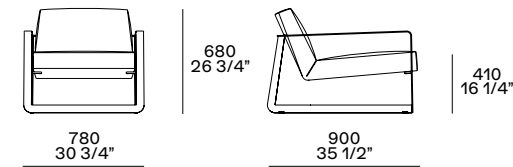

Body in moulded polyurethane with inlays in multi-density polyurethane foam and feather, pre-cover in cotton cloth and polyester fibre. Cover in removable fabric or in non-removable leather. Structure in painted metal mat and glossy brown nickel or glossy bianco and carbone. Armrests covered in leather or in the same material of the seat cushion; if the seat cushion is in fabric, the armrests are leather covered in the same colour of the structure.