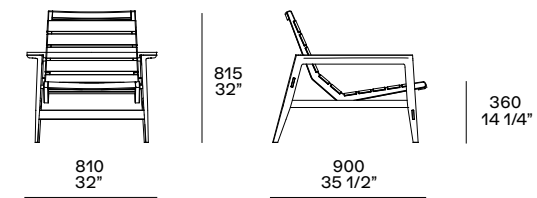

Seduta con cinghie in cuoio Seat with hide belts