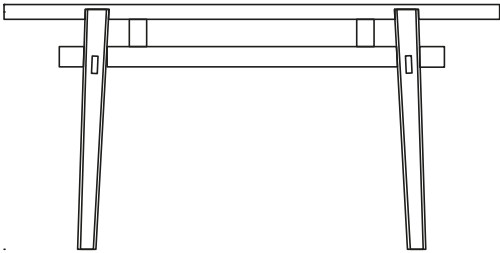

## DESCRIPTION

<b>Typology</b>	Writing desk
<b>Legs</b>	Solid wood
<b>Top</b>	Panel of wooden particles in veneer

---

## DIMENSIONS

### Desks

725  
28 1/2"

1850  
72 3/4"

660  
26"

### Console

840  
33"

1700  
67"

466  
18 1/4"