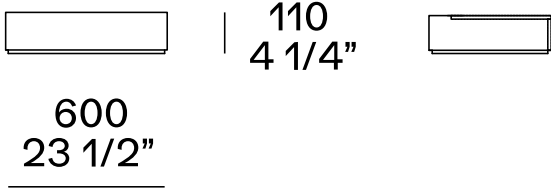

Vanity

STRUCTURE AND TOP FINISHES

Wood

DESK PAD FINISHES

Wood