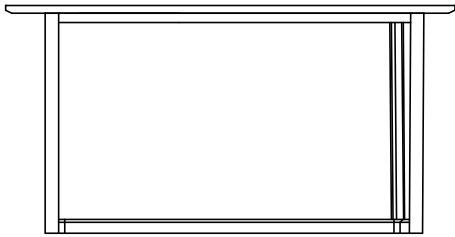

## DESCRIPTION

<b>Typology</b>	Writing desk
<b>Top</b>	Medium-density fibre panel in veneer
<b>Legs</b>	Solid wood veneered
<b>Note</b>	Drawer and hide pad optional

---

## DIMENSIONS

1450  
57"

740  
29 1/4"

720  
28 1/4"

Top with desk pad and undermount drawer in lacquer carbone

1450  
57"

740  
29 1/4"

720  
28 1/4"