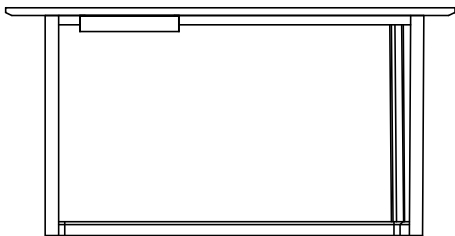

## DESCRIPTION

<b>Typology</b>	Writing desk
<b>Top</b>	Medium-density fibre panel in veneer
<b>Legs</b>	Solid wood veneered
<b>Note</b>	Drawer and hide pad optional

---

## DIMENSIONS

1450  
57"

740  
29 1/4"

720  
28 1/4"

Top with desk pad and undermount drawer in lacquer carbone

1450  
57"

740  
29 1/4"

720  
28 1/4"