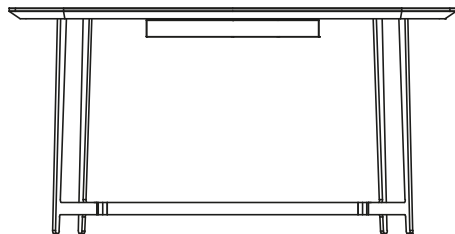

## DESCRIPTION

<b>Typology</b>	Writing desk
<b>Top</b>	Frame solid wood and medium-density fibre panel
<b>Insert</b>	Medium-density fibre panel covered in hide
<b>Legs</b>	Metal painted
<b>Note</b>	Optional drawer and mirror

## DIMENSIONS

1450  
57"

740  
29 1/4"

720  
28 1/4"

1450  
57"

740  
29 1/4"

720  
28 1/4"

---