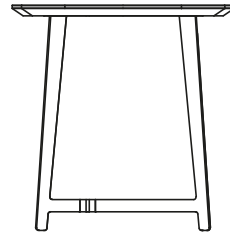

## DESCRIPTION

<b>Typology</b>	Writing desk
<b>Top</b>	Frame solid wood and medium-density fibre panel
<b>Insert</b>	Medium-density fibre panel covered in hide
<b>Legs</b>	Metal painted
<b>Note</b>	Optional drawer and mirror

## DIMENSIONS

1450  
57"

740  
29 1/4"

720  
28 1/4"

1450  
57"

740  
29 1/4"

720  
28 1/4"

---