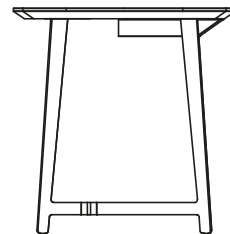

## DESCRIPTION

<b>Typology</b>	Writing desk
<b>Top</b>	Frame solid wood and medium-density fibre panel
<b>Insert</b>	Medium-density fibre panel covered in hide
<b>Legs</b>	Metal painted
<b>Note</b>	Optional drawer and mirror

## DIMENSIONS

1450  
57"

740  
29 1/4"

720  
28 1/4"

1450  
57"

740  
29 1/4"

720  
28 1/4"

---