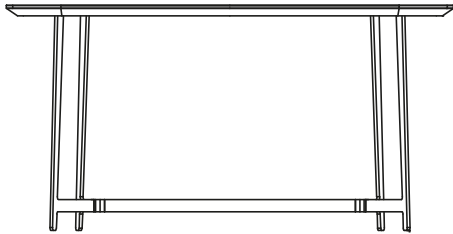

## DESCRIPTION

<b>Typology</b>	Writing desk
<b>Top</b>	Frame solid wood and medium-density fibre panel
<b>Insert</b>	Medium-density fibre panel covered in hide
<b>Legs</b>	Metal painted
<b>Note</b>	Optional drawer and mirror

## DIMENSIONS

1450  
57"

740  
29 1/4"

720  
28 1/4"

1450  
57"

740  
29 1/4"

720  
28 1/4"

---