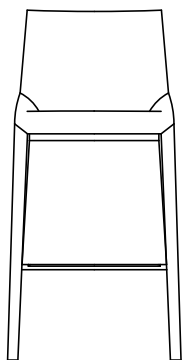

## DIMENSIONS

### Low stool

500  
19 3/4"

---

930  
36 1/2"

640  
25 1/4"

520  
20 1/2"

---

## High stool

1000  
39 1/4"

710  
28"

500  
19 3/4"

520  
20 1/2"

---