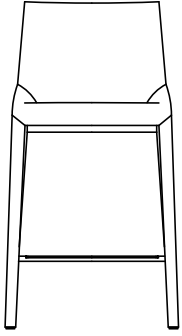

DIMENSIONS

Low stool