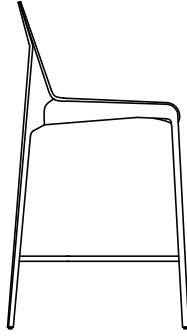

## DESCRIPTION

<b>Typology</b>	Stools
<b>Structure</b>	Metal and covered in hide
<b>Legs</b>	Solid wood and covered in hide
<b>Seat</b>	Hide cover with metal element, under seat in integral polyurethane
<b>Footrest</b>	Metal
<b>Characteristics</b>	Perimeter decorative punching (broguing)
<b>Final cover</b>	Not removable cover in hide

## DIMENSIONS

### Low stool

500  
19 3/4"

---

930  
36 1/2"

640  
25 1/4"

520  
20 1/2"

---

## High stool

1000  
39 1/4"

710  
28"

500  
19 3/4"

520  
20 1/2"

---