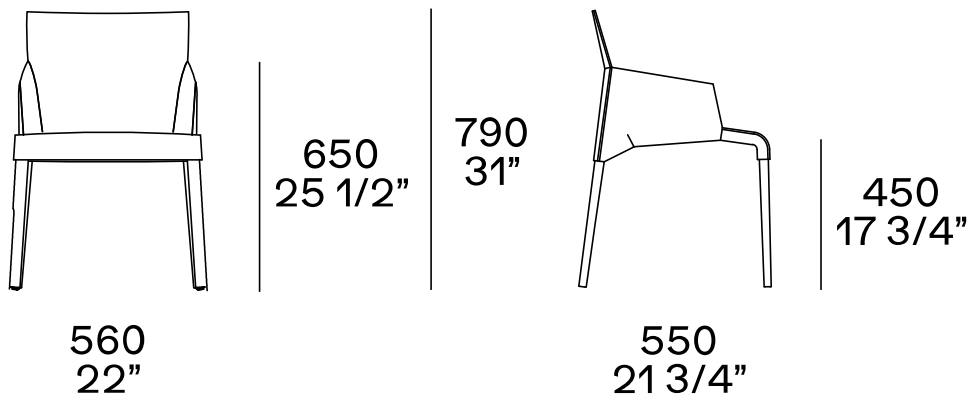

DESCRIPTION

Typology	Chair
Legs	Solid wood or covered in hide
Seat / Backrest	Hide cover with metal element, under seat in integral polyurethane
Features	Perimeter decorative punching (broquering)
Final cover	Removable hide

DIMENSIONS

With arms

Without arms

With arms

650
25 1/2"

790
31"

450
17 3/4"

560
22"

550
21 3/4"

Without arms

790
31"

450
17 3/4"

530
21 1/4"

550
21 3/4"

SEAT AND BACKREST FINISHES

Hide