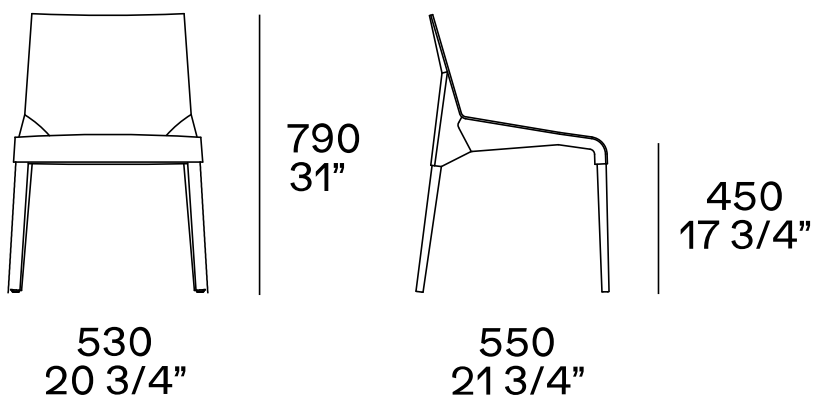

DESCRIPTION

Typology	Chair
Legs	Solid wood or covered in hide
Seat / Backrest	Hide cover with metal element, under seat in integral polyurethane
Features	Perimeter decorative punching (broquering)
Final cover	Removable hide

DIMENSIONS

With arms

Without arms

With arms

650
25 1/2"

790
31"

450
17 3/4"

560
22"

550
21 3/4"

Without arms

790
31"

450
17 3/4"

530
21 1/4"

550
21 3/4"

SEAT AND BACKREST FINISHES

Hide