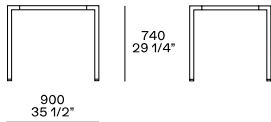

DESCRIPTION

Typology	Fixed table
Legs	Painted drawn aluminium
Top	Honeycomb wood panel in lacquer

DIMENSION

Square

Rectangular

STRUCTURE FINISHINGS

Lacquer

Mat lacquer