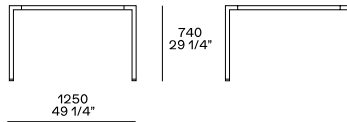

DESCRIPTION

Typology	Fixed table
Legs	Painted drawn aluminium
Top	Honeycomb wood panel in lacquer

DIMENSION

Square

Rectangular

STRUCTURE FINISHINGS

Lacquer

Mat lacquer