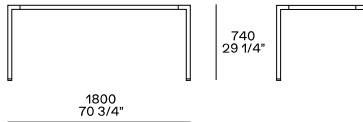

DESCRIPTION

Typology	Fixed table
Legs	Painted drawn aluminium
Top	Honeycomb wood panel in lacquer

DIMENSION

Square

Rectangular

STRUCTURE FINISHINGS

Lacquer

Mat lacquer