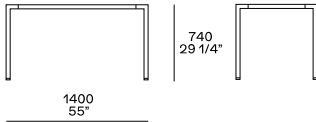

DESCRIPTION

Typology	Fixed table
Legs	Painted drawn aluminium
Top	Honeycomb wood panel in lacquer

DIMENSION

Square

Rectangular

STRUCTURE FINISHINGS

Lacquer

Mat lacquer