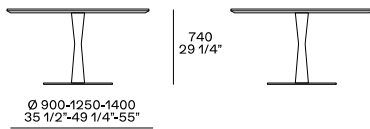

DESCRIPTION

Typology	Fixed table
Legs	Trafilato alluminio laccato o verniciato
Top	Medium-density fibre panel in lacquer or marble

DIMENSIONS

Top in marble

STRUCTURE FINISHES

Lacquer

Mat lacquer

Glossy lacquer