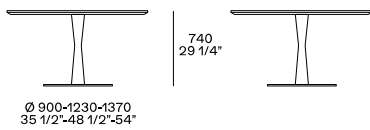

DESCRIPTION

Typology	Fixed table
Legs	Trafilato alluminio laccato o verniciato
Top	Medium-density fibre panel in lacquer or marble

DIMENSIONS

Top in marble

STRUCTURE FINISHES

Lacquer

Mat lacquer

Glossy lacquer