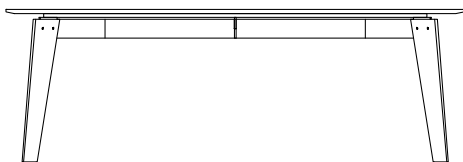

DESCRIPTION

Typology	Table
Structure	Solid wood
Frame	Laser-cut and folded metal
Top	Medium-density fibre panel in veneer - marble

DIMENSIONS

2800
110 1/4"

740
29 1/4"

1100
43 1/4"

2200
86 1/2"

740
29 1/4"

1000
39 1/4"

STRUCTURE FINISHES

Wood

Woods

TOP FINISHES

Wood

Woods

Marble