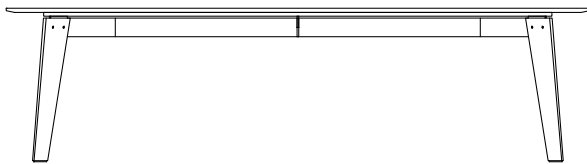

DESCRIPTION

Typology	Table
Structure	Solid wood
Frame	Laser-cut and folded metal
Top	Medium-density fibre panel in veneer - marble

DIMENSIONS

2800
110 1/4"

740
29 1/4"

1100
43 1/4"

2200
86 1/2"

740
29 1/4"

1000
39 1/4"

STRUCTURE FINISHES

Wood

Woods

TOP FINISHES

Wood

Woods

Marble