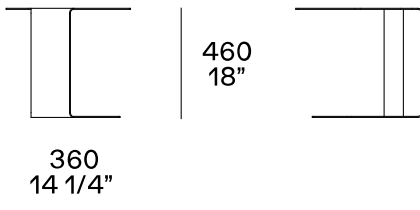

DESCRIPTION

Typology	Coffee table
Structure	Painted metal and covered in hide
Inner structure	Painted metal
Cover	Hide colours

DIMENSIONS

Poliform_tavolini_PARIS_SEOUL_635px_01-01

STRUCTURE FINISHES

Metal parts