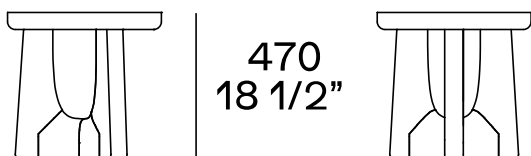

DESCRIPTION

Typology	Coffee table
Structure	Solid wood
Top	Solid wood

DIMENSIONS

Height mm 330

Ø 600
23 1/2"

Height mm 470

Ø 500
19 3/4"

FINISHES