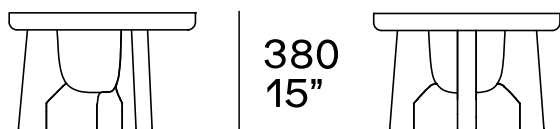

DESCRIPTION

Typology	Coffee table
Structure	Solid wood
Top	Solid wood

DIMENSIONS

Height mm 330

Ø 600
23 1/2"

Height mm 470

Ø 500
19 3/4"

FINISHES