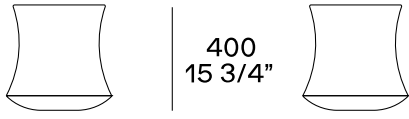

DESCRIPTION

Typology

Coffee table

Structure

Antique bronze version: copper / painted brass

Lacquered version: lacquered polyurethane

DIMENSIONS

Height mm 250

Ø 800
31 1/2"

Height mm 350

Ø 1200
47 1/4"

Height mm 400

Ø 400
15 3/4"

FINISHES

Metal parts

Metal parts