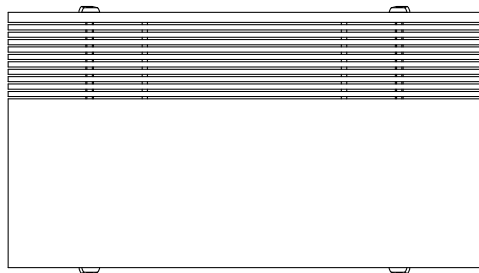

## DESCRIPTION

<b>Typology</b>	Coffee table
<b>Legs</b>	Solid wood
<b>Top</b>	Wooden particles panel veneered
<b>Laths</b>	Solid wood veneered

---

## DIMENSIONS

1850  
72 3/4"

340  
13 1/2"

1000  
39 1/4"

1400  
55"

340  
13 1/2"

1400  
55"

---