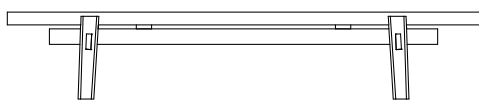

## DESCRIPTION

<b>Typology</b>	Coffee table
<b>Legs</b>	Solid wood
<b>Top</b>	Wooden particles panel veneered
<b>Laths</b>	Solid wood veneered

---

## DIMENSIONS

1850  
72 3/4"

340  
13 1/2"

1000  
39 1/4"

1400  
55"

340  
13 1/2"

1400  
55"

---