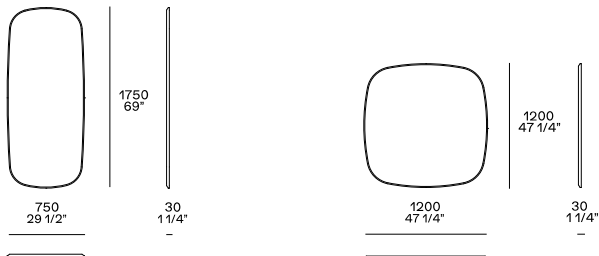

DESCRIPTION

Typology	Mirror
Structure	Medium-density fibre panel veneered with frame in solid wood
Mirror stand	Satin metal painted
Notes	Hanging mirrors SP120-SP075 includes support for wall fixing Mirror SP075 can be mounted both horizontally and vertically

---

DIMENSIONS

Mirror with stand

Mirror wall-mounted