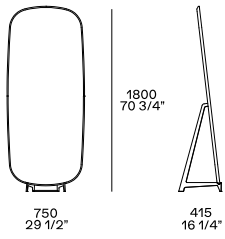

DESCRIPTION

Typology	Mirror
Structure	Medium-density fibre panel veneered with frame in solid wood
Mirror stand	Satin metal painted
Notes	Hanging mirrors SP120-SP075 includes support for wall fixing Mirror SP075 can be mounted both horizontally and vertically

---

DIMENSIONS

Mirror with stand