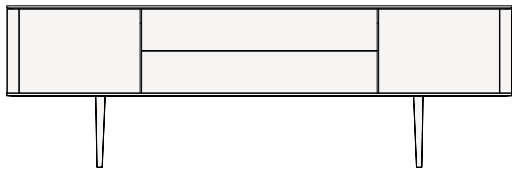

DESCRIPTION

Typology	Sideboard
Structure	Panel of wooden particles in veneer
Top	Panel of wooden particles in veneer or marble
Feet	Aluminium painted
Shelf	Glass
Drawers structure	Panel of wooden particles melamine

DIMENSIONS

Two leaf doors, drawer and open compartment

2128
83 3/4"

680
26 3/4"

548
21 1/2"

Two leaf doors and two drawers

2128
83 3/4"

680
26 3/4"

548
21 1/2"

Two leaf doors and three drawers

2128
83 3/4"

855
33 3/4"

548
21 1/2"

Two leaf doors

1018
40"

1100
43 1/4"

548
21 1/2"

1018
40"

1400
55"

548
21 1/2"

Two leaf doors, drawer and open compartment

2128
83 3/4"

580
22 3/4"

548
21 1/2"