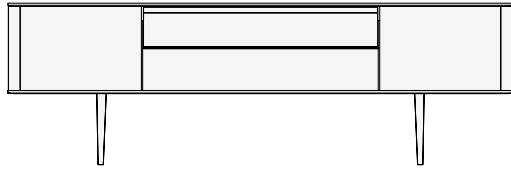

DESCRIPTION

Typology	Sideboard
Structure	Panel of wooden particles in veneer
Top	Panel of wooden particles in veneer or marble
Feet	Aluminium painted
Shelf	Glass
Drawers structure	Panel of wooden particles melamine

DIMENSIONS

Two leaf doors, drawer and open compartment

2128
83 3/4"

680
26 3/4"

548
21 1/2"

Two leaf doors and two drawers

2128
83 3/4"

680
26 3/4"

548
21 1/2"

Two leaf doors and three drawers

2128
83 3/4"

855
33 3/4"

548
21 1/2"

Two leaf doors

1018
40"

1100
43 1/4"

548
21 1/2"

1018
40"

1400
55"

548
21 1/2"

Two leaf doors, drawer and open compartment

2128
83 3/4"

580
22 3/4"

548
21 1/2"